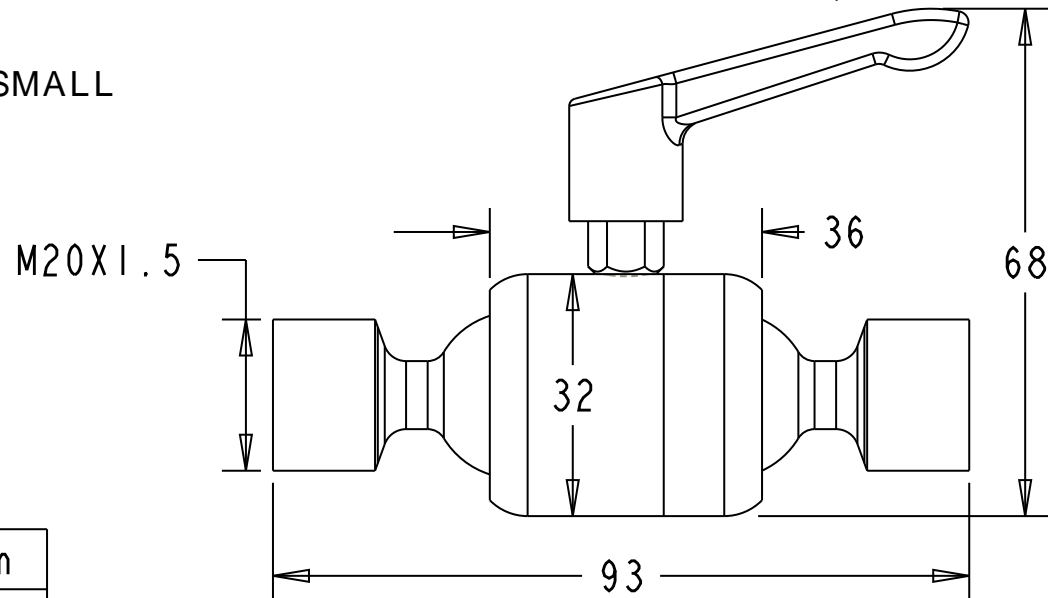

JOINER LARGE

JOINER MEDIUM

JOINER SMALL

Unit	mm
Scale	1:1

ZIRKONA SWEDEN AB