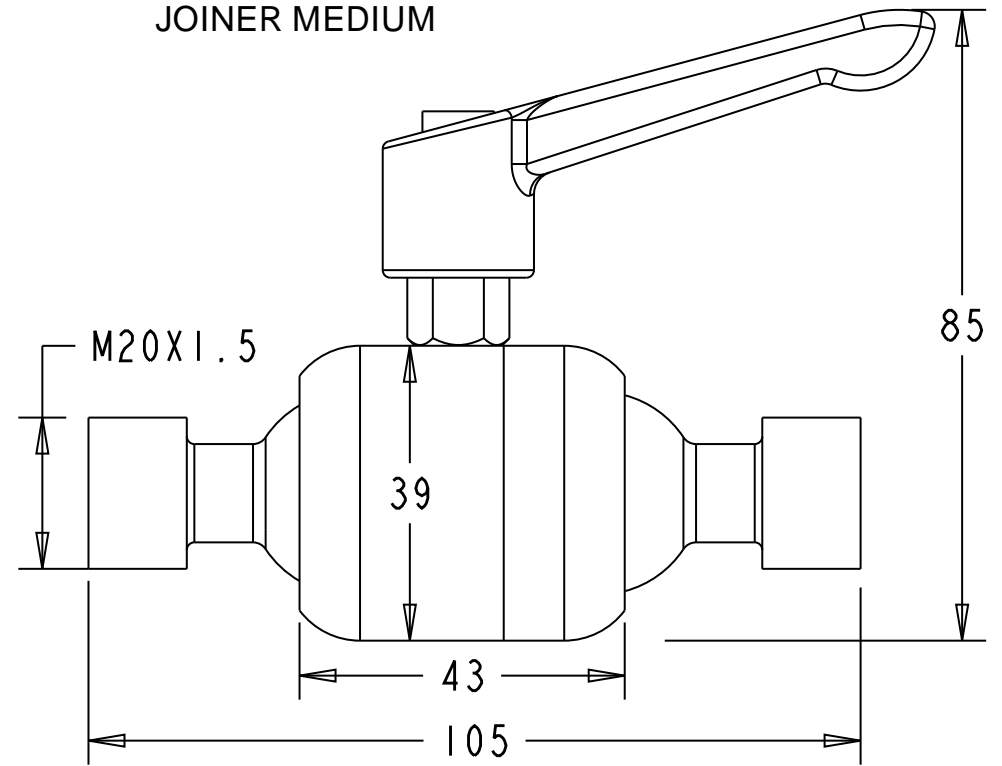

JOINER LARGE

JOINER MEDIUM

JOINER SMALL

Unit	mm
Scale	1:1

ZIRKONA SWEDEN AB