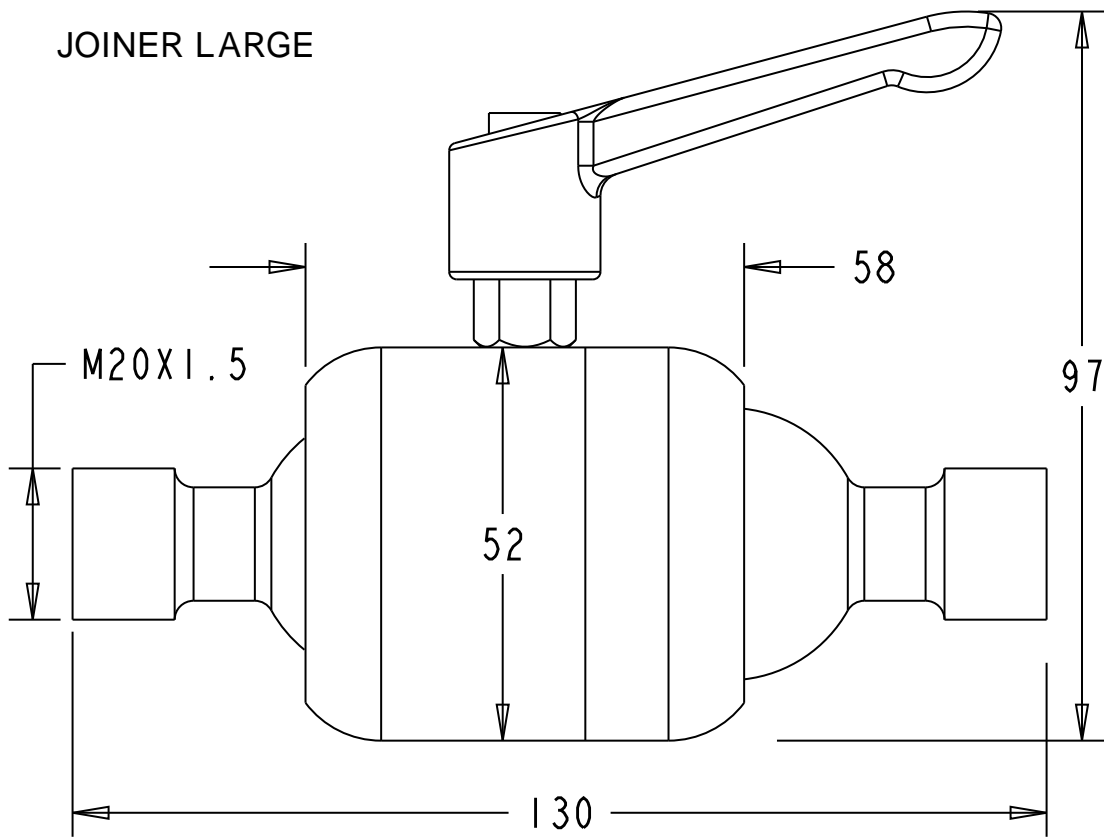

JOINER LARGE

JOINER MEDIUM

JOINER SMALL

Unit	mm
Scale	1:1

ZIRKONA SWEDEN AB