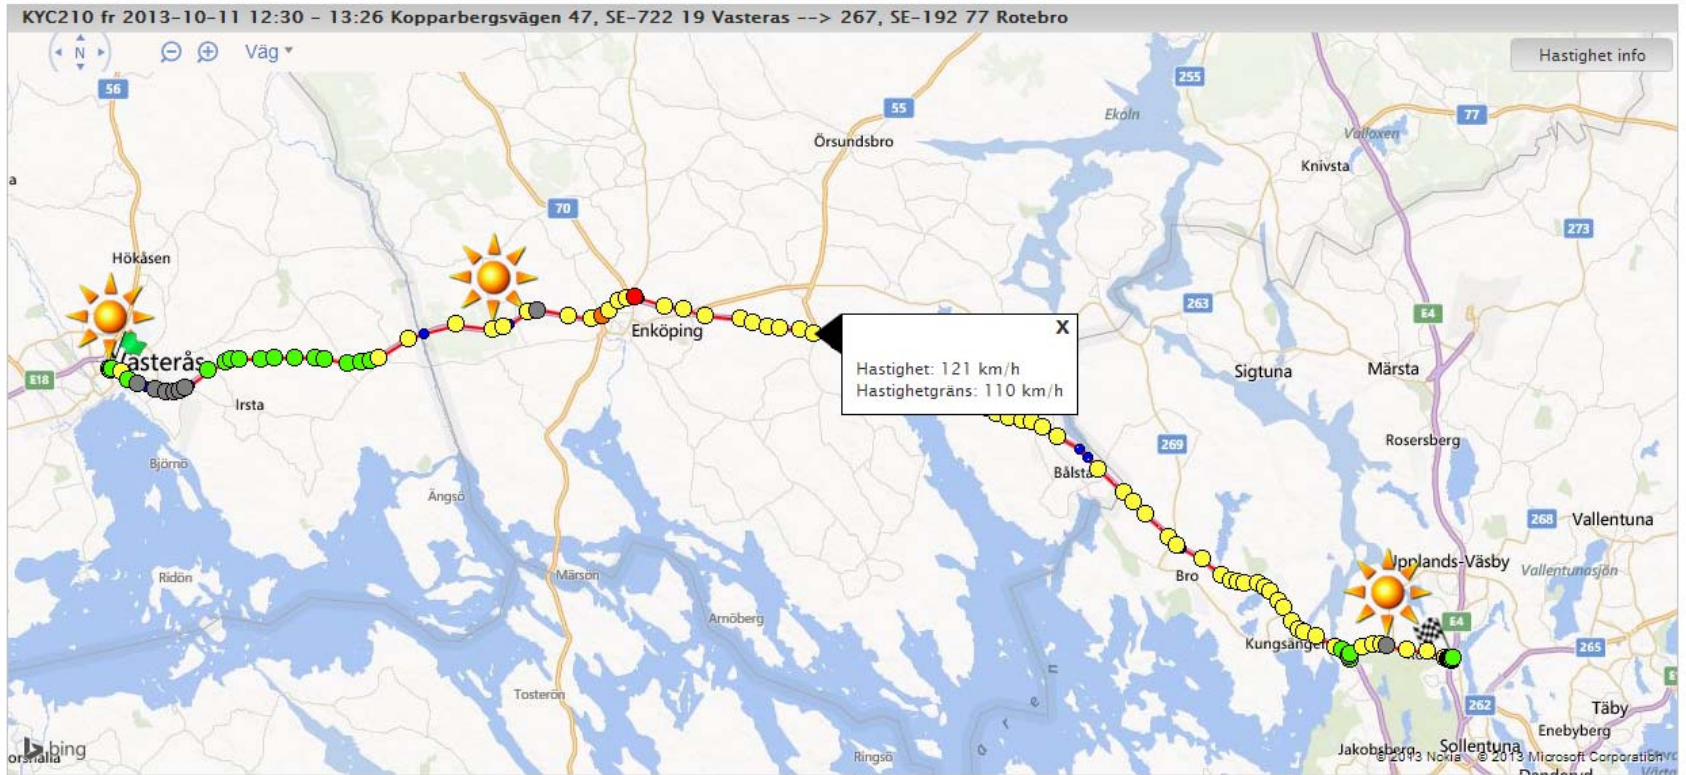

Hastighetsuppföljning