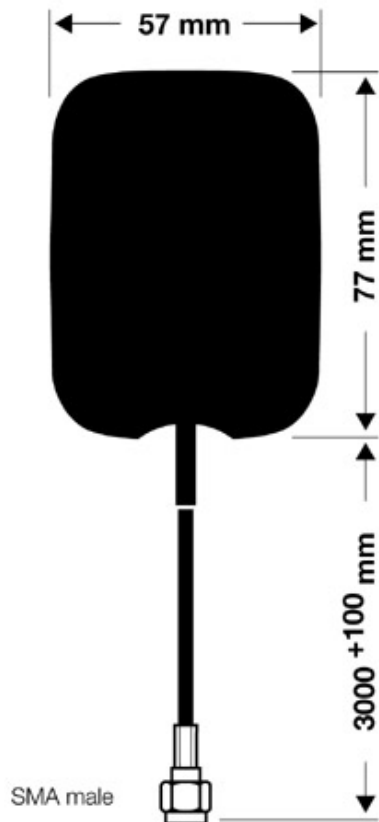

MCA 2400 PA

Product description

Type	MCA 2400 PA
Order No.	602 399-001
Description	Interior On-glass antenna
Details	installation on the window screen

Drawing

Environmental conditions

Temperature range	-20° C - + 80° C
Protection class	IP66 (acc. IEC 60529)

Mechanical construction

Weight	approx. 75 g / 2.6 oz
Dimensions (W x H x D)	approx. 57 x 77 x 10 mm

WLAN

Polarization	linear vertikal
Beamwidth	H-plane 360° omnidirectional
Frequency range	2300 - 2500 MHz
Impedance	50 Ohm
Return loss (VSWR)	≤ 2:1
Gain	2,1 dBi
Load capacity	max. 1 W (nach IEEE 802.11b)
Cable type	RG 174
Cable length	3000 mm

Connector

SMA male