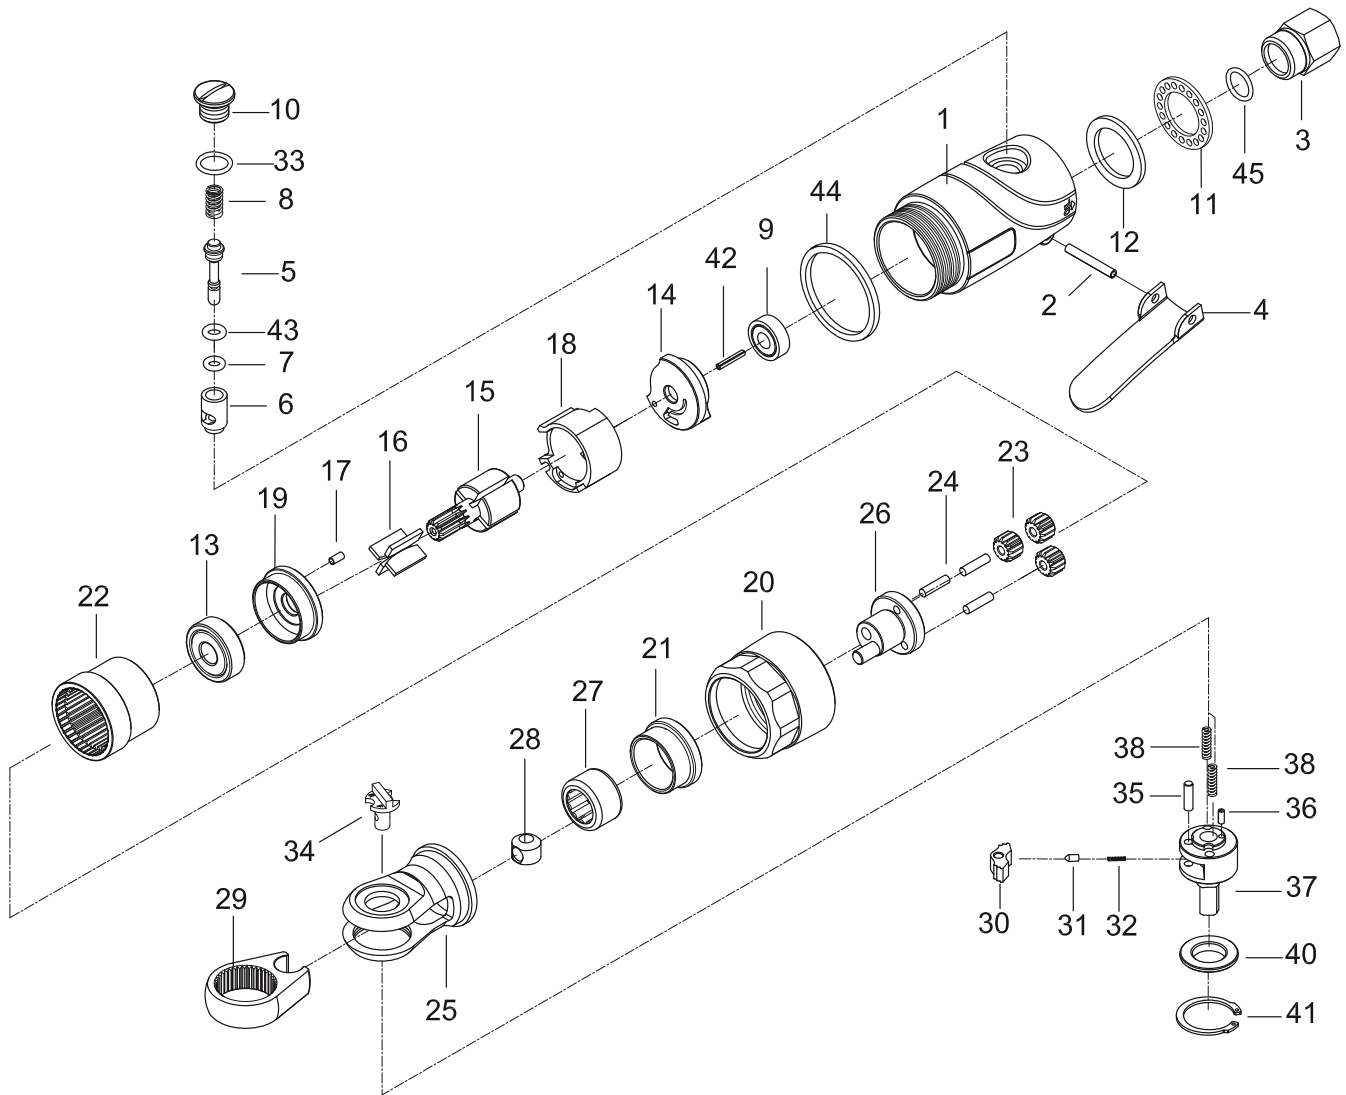

1/4" Air ratchet wrench

K 9806

KR 9806-1 Engine repair kit: Pos 7, 8, 16, 33, 43, 44, 45

KR 9806-2 Gearing repair kit: Pos 30, 31, 32, 34, 36, 37, 38, 40, 41

KR 9806-3 Throttle set: Pos 2, 4

KR 9806-4 Air inlet kit: Pos 3, 11, 12, 45

Pos.	Parts No.	Description
1		Motor housing
2	KR 9806-3	Spring pin
3	KR 9806-4	Air inlet
4	KR 9806-3	Throttle lever
5		Valve stem
6		Valve bushing
7	KR 9806-1	O-ring
8	KR 9806-1	Spring
9		Ball bearing
10		Throttle valve plug
11	KR 9806-4	Exhaust diffuser
12	KR 9806-4	Damping material
13		Ball bearing
14		Rear end plate
15		Rotor
16	KR 9806-1	Vane (4 pcs.)
17		Spring pin
18		Cylinder
19		Front end plate
20		Clamp nut
21		Needle housing
22		Internal gear

Pos.	Parts No.	Description
23		Planet gear
24		Pin (3 pcs.)
25		Ratchet housing
26		Crank shaft
27		Needle bearing
28		Drive bushing
29		Yoke
30	KR 9806-2	Ratchet pawl
31	KR 9806-2	Spring cap
32	KR 9806-2	Spring
33	KR 9806-1	O-ring
34	KR 9806-2	Reverse shaft
35		Pin
36	KR 9806-2	Spring pin
37	KR 9806-2	Square anvil 1/4"
38	KR 9806-2	Spring (2 pcs.)
40	KR 9806-2	Thrust washer
41	KR 9806-2	Retainer ring
42		Spring pin
43	KR 9806-1	O-ring
44	KR 9806-1	Rubber ring
45	KR 9806-1, KR 9806-4	O-ring