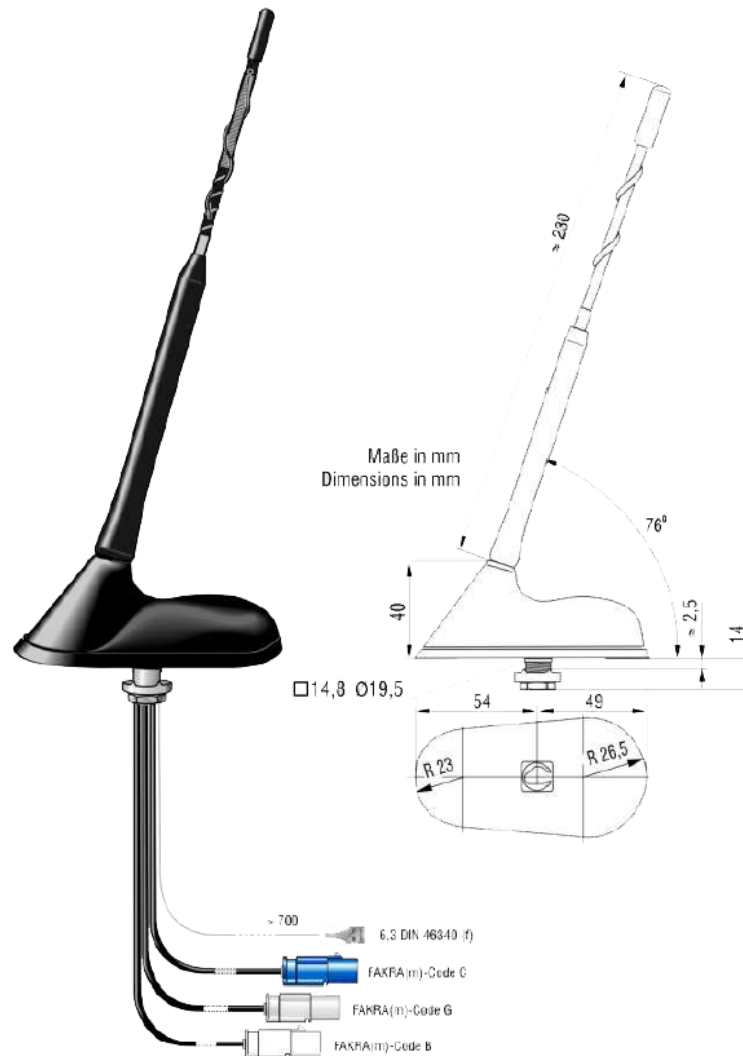

Roof Mount Antenna **DAB-A-GPS-a**

Combi Flex active – AM/FM, DAB/DAB+, GPS

Frequency Range	LMK / AM	UKW / FM	B III	L-Band	GPS
Frequency	0,15-16 MHz	87,5 – 108 MHz	174-240 MHz	1452-1492 MHz	1575,42 MHz
Impedance	50 Ω				
Amplification	6 dB	14 dB	10 dB	0 dB	28 dB ± 3 dB
Noise Figure		3,5 dB typ.	2,0 dB typ.		1,7 dB typ.
VSWR	≤ 3,0 : 1	≤ 2,0 : 1	≤ 2,0 : 1	≤ 1,8 : 1	≤ 1,5 : 1
Power supply	+ 12 V, 25 mA		+ 12 V, 25 mA		+ 3,0...5,5 V 15...40 mA
Cable RG 174	110 mm		200 mm		150 mm
Connector	FAKRA (m) - B		FAKRA (m) - G		FAKRA (m) - C

BLAUPUNKT Competence Center Car Multimedia
Evo-Sales GmbH, Hastenbecker Weg 33 - 31785 Hameln/Germany