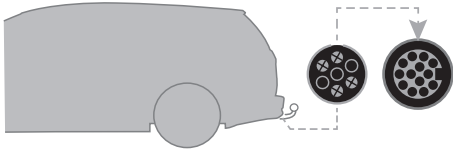

9906

**7-zu-13 pol Adapter
7-to-13 pin Adapter**