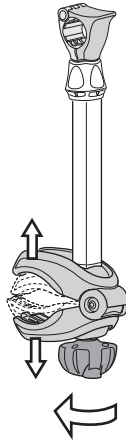

Thule VeloCompact 926, 927

> Instructions

Max
25 kg

Max
60 kg

926000

CITY CRASH

Complies with ISO norm

19,0 kg

B

C

2

A

B

C

D

3

4a

4b

5**A****B****C****D**

6

927: 7-pin

926: 13-pin

B 90°

Not ok