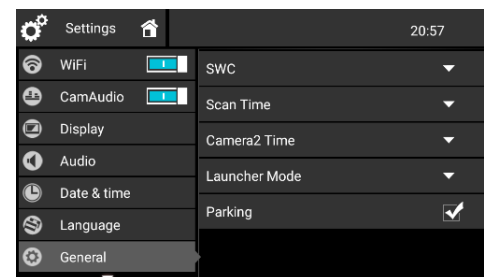

SETTING OPTIONS

Breathtaking functional opportunities does not mean difficult to use. The settings menus are clearly arranged, attractively designed and, most importantly, very easy to handle.