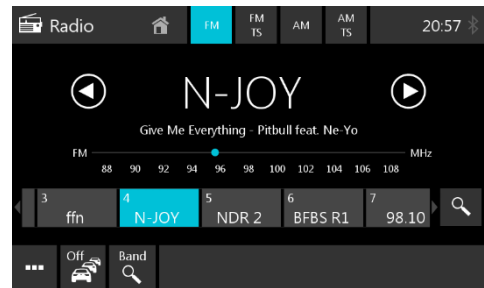

SOUND SETTING

The new graphical interface makes the sound tuning easy and exact to adjust with the 10-band parametric equalizer. But if "playing with frequencies is not your thing" just select through the sound preset selection from Pop, Rock, Electro, Jazz and Classic to suit your needs and taste.

INTERNET BROWSING

Tired of driving from a long distance trip, pull over and enjoy the web browsing inside your parking car. With the access to the Internet via Wi-Fi you're a step away to access all contents in the Internet. Checking your important mail, the latest news or the weather forecast. All this just by a touch on the large 10.1-inch screen.

Subject to availability and technical modification.

MULTIMEDIA NAVIGATION ROME 990 DAB

ANALOG RADIO

With the high-end Blaupunkt CODEM IV tuner generation the Rome 990 DAB is also uncompromising in terms of its radio quality and sets new standards for brilliant reception. See for yourself, one's own experience says more than thousand words.