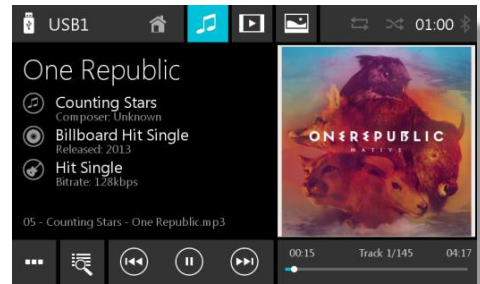

GRAPHICAL INTERFACE

With Rome 990 DAB, the looks of your radio will never be the same again. Base on Android platform, Rome 990 DAB is capable to change its look to suit your mood and style. You can even upload your own picture and use it as a wallpaper and change icon color in the settings. 16 millions colors: it is your choice !

NAVIGATION SYSTEM (OPTIONAL)

With the optional Navigation, you can upgrade your unit to a first class Navigation system. To travel to unknown places will never be the same again. Discover new places with a touch of your finger and the Rome 990 DAB will show you the shortest or best route to get to your destination.

Subject to availability and technical modification.

MULTIMEDIA NAVIGATION ROME 990 DAB

MEDIA PLAYER

Digital data has gained much popularity in these few decades and supporting these formats is a must-have for every device. But the range of supported media makes the difference. The Rome 990 DAB plays audio, image and video formats not only from disc but also straight from micro SDHC card or via one of the USB ports. The maximum number of files on the specific media is at least 40,000 files. Enjoy the intuitive and fast browsing through the folders and files, or by criteria if the ID3 tags come with the media. And last, but certainly not least, you can also directly control the iPod as well as your MP3 archive on your Android smartphone.