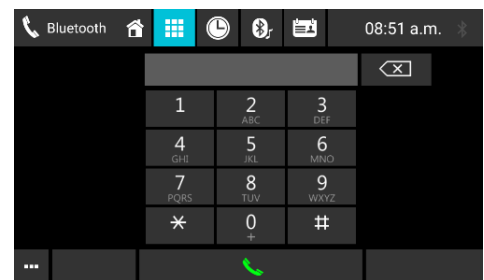

BLUETOOTH TELEPHONY

Once the entire mobile phone book with up to 1.000 personal entries is synchronized with Rome 990 DAB, nothing stops you from convenient phoning via your car's speakers. For best quality the Rome 990 DAB offers you the opportunity of choosing between the integrated or the external microphone with its perfect positioning