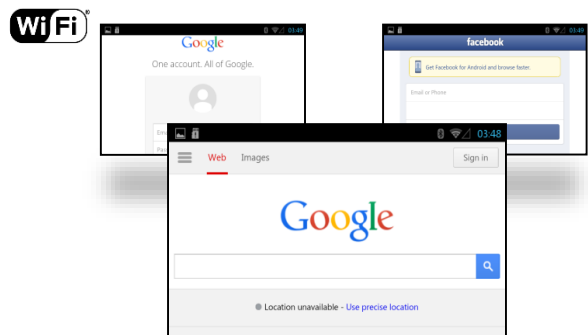

INTERNET BROWSING

Tired of driving from a long distance trip, pull over and enjoy the web browsing inside your parking car. With the access to the Internet via Wi-Fi you're a step away to access all contents in the Internet. Checking your important mail, the latest news or the weather forecast. All this just by a touch on the large 10.1-inch screen.