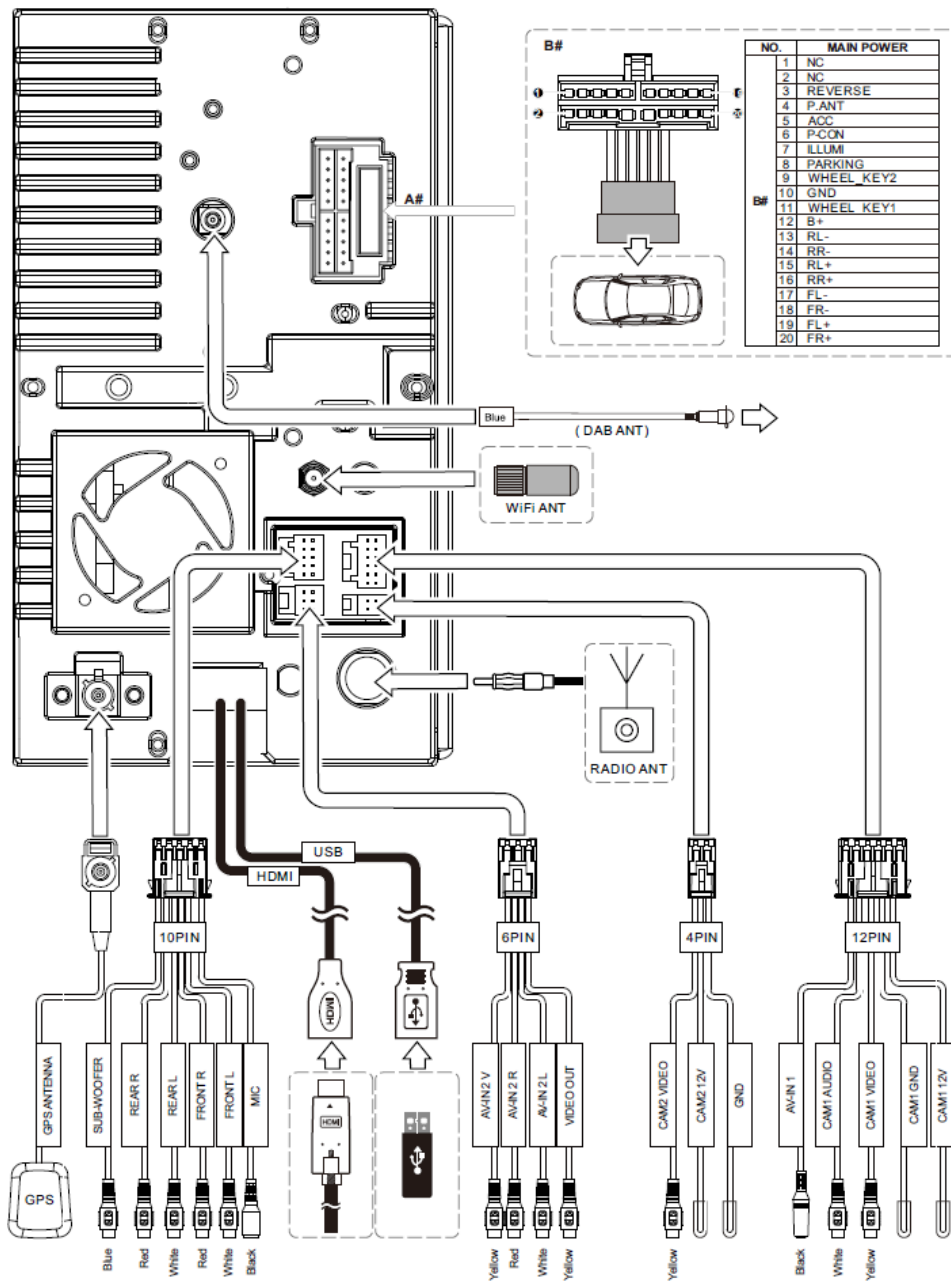

ACCESSORIES INCLUDED IN DELIVERY

User manual included	yes
IR remote control	yes (incl. battery)
GPS antenna	yes
External Wi-Fi antenna	yes
External hands-free micro	yes
Trim ring	yes
Mounting frame	yes
Mounting material	yes
Connector cable sets	Power (ISO A) Speakers (ISO B) Preamp-/Sub-out Video-out 1, 2 (RCA) Camera, A/V (RCA+ 3,5mm Jack) Fixed rear USB & HDMI Hands-free microphone (3.5 mm jack) Radio antenna input

OPTIONAL ACCESSORIES

 Car Multimedia Controller	
SafeDrive SDC 2.0	yes (incl. battery & connection box)

Preview

MULTIMEDIA NAVIGATION ROME 990 DAB

Controls – Device

- ① Touchscreen user interface
- ② button (Home)
- ③ microSD card reader for media (under the cover)/
microSD card reader for navigation data (under the cover)
- ④ **Navigation button**
Short press: Start navigation or switch between navigation and current audio source
- ⑤ **Rotary/pushbutton**
Switching on the device
In operation:
Short press: Mutes audio source
Long press: Switches off device
Turn: Adjusts volume
- ⑥ Internal microphone
- ⑦ **Radio button**
Click the button to enter the Radio mode
- ⑧ USB-1 socket (under the cover)
- ⑨ **Reset button (under the cover)**
Restoring factory settings
Note:
All personal settings will be deleted!
- ⑩ Infrared receiver for remote control
- ⑪ button
Eject button, Click it to eject the disc out from the unit

Subject to availability and technical modification.

MULTIMEDIA NAVIGATION ROME 990 DAB

Connection Diagram

Subject to availability and technical modification.