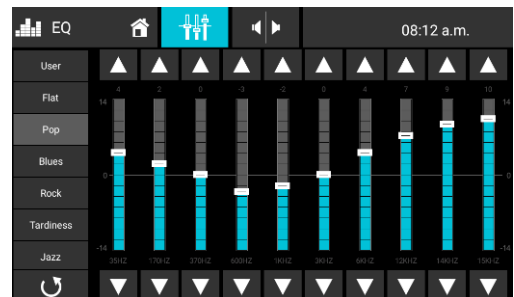

SOUND SETTING

The new graphical interface makes the sound tuning easy and exact to adjust with the 10-band parametric equalizer. But if "playing with frequencies is not your thing" just select through the sound preset selection from Pop, Rock, Electro, Jazz and Classic to suit your needs and taste.