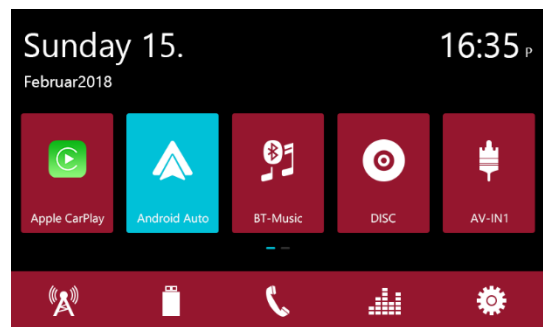

GRAPHICAL INTERFACE

The Camper 790 DAB also offers various ways of personalization. The menu optics can be designed according to your taste. Simply specify any color (RGB) for the button illumination in the Settings menu, or select one of the four available colors for the menu icons: it is your choice!

Subject to availability and technical modification.

APPLE CARPLAY

Use your Apple iPhone® in the car in an easy and secure way with your Camper 790 DAB. With Apple CarPlay, iPhone users can navigate, make calls, play music, and retrieve messages safely and intuitively - simply through voice control or the touch-screen of your Camper 790 DAB.