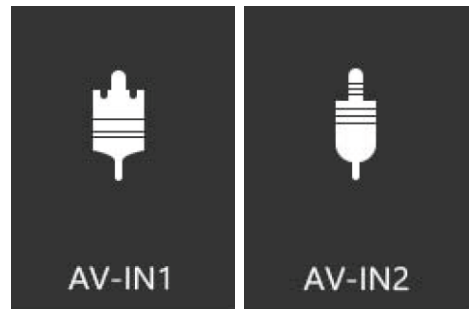

MOTORHOME MULTIMEDIA CAMPER 790 DAB

AUDIO / VIDEO INPUT

Flexibility is furthermore provided in analogue connection. The two rear AV-Inputs (AV-IN 1 & AV-IN 2) can realize permanent connection of external sources.